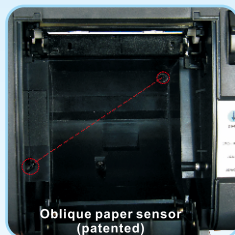

PP7MX Series

250mm/s High Speed 80/58mm Width Thermal Receipt Printer

MODEL EXPLICATION

PP7MXXXxxxxxxxx

- -2: 2 inch printer 58mm
- -Null: 3 inch printer 80mm
- 1: with auto-cutter
- 0: without auto-cutter
- H: high-speed thermal printer (250mm/s)
- M: middle-speed thermal printer (150mm/s)
- L: low-speed thermal printer(100mm/s)
- S: Black mark sensor model
- F: Fiscal (with operator and customer display)
- C: Customer Display
- O: Operator Display
- E: Ethernet
- U: USB
- 3: RS232
- D: D25 parallel port
- W2: 2.4G wireless (P-tooth)
- W4: 433 wireless
- WB: BT
- WF: Wifi
- G: with GPRS module
- 2: connect with CDX Independent customer display

Application Range

The quality of easy operation, high speed and stable performance has made the printer one of the most economical and practical printing devices. It has been applied in various fields such as supermarkets, department stores, hotels, franchises, finance, telecommunications and ticket business as a receipt printer. And it could be combined with cash registers, touch-pos terminals, computers and other equipments.

Unique Functions

- ※ Oblique paper-sensor (world original patented). Detect paper precisely, even if the paper is stuck to the end of the paper slot or the PP7MX is positioned in different places (desktop or hang on the wall).
- ※ Unique mechanism to replace paper-cutter easily without opening the printer cover.
- ※ Special paper cutter design (the movable cutter is on the upper cover). You can easily eliminate paper jam by repowering the printer ; while using traditional printers (brand E,C) in market whose movable cutter is designed in the front seat, you must open the front cover and move the gear to withdraw the cutter manually (you cannot withdraw the cutter without opening the cover).
- ※ With agile black mark detector: locate printing position quickly, support detection in left and right direction. Also could connect with operator and customer display (optional) and function keyboard (optional) to work as a receipt printer and fiscal printer.
- ※ RF2.4G/RF433MHz applies Pinnacle's patented stable CSMA protocol (P-tooth) to establish reliable and stable many-to-many wireless communication.
- ※ Firstly introduced POS printer which adopts wireless communications (2.4G P-tooth, BT, and WIFI) in the market, avoiding wire clutter on the desk.
- ※ The most complete options of port modules in the world. 4 types of wireless communication modules: WIFI, BT, P-tooth (2.4G Pinnacle protocol), 433MHz (100m long distance); 4 types of wire communication modules: RS232 port, USB port, parallel port, Ethernet port. Customers could choose the module according to the system that they used.

Advanced Functions

- ※ High printing speed. Printing speed:250mm/s(PP7MXHX)
- ※ Unique easy loading design makes it convenient to installing paper roll.
- ※ Can be fixed on wall.
- ※ Two types of printer with different paper width for your options: 80mm and 58mm.
- ※ Support to print label.

Watch WeChat Aclas408

ACLAS®
www.aclas.tw