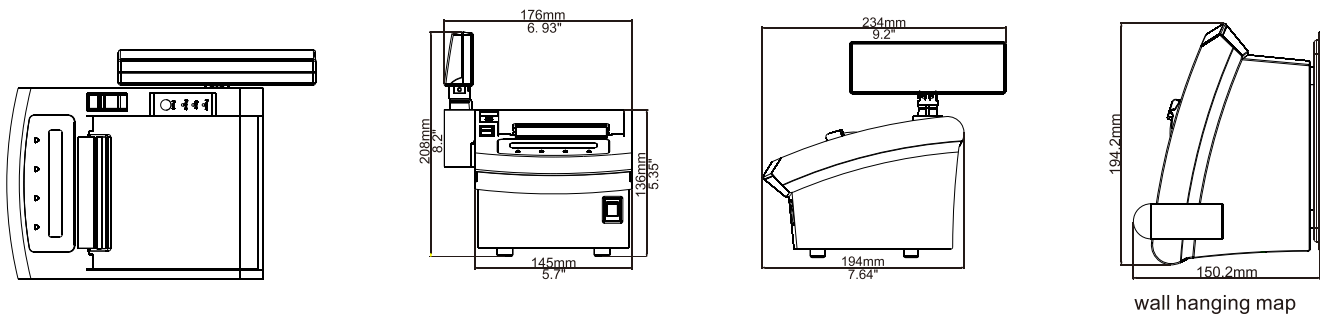

Advanced Functions

- ※ High printing speed. Printing speed:250mm/s(PP7MXHX)
- ※ Unique easy loading design makes it convenient to installing paper roll.
- ※ Can be fixed on wall.
- ※ Two types of printer with different paper width for your options: 80mm and 58mm.
- ※ Support to print label.

Watch WeChat Aclas408

ACLAS[®]
www.aclas.tw

Specifications

Optional type	PP7M2X	PP7M1MX	PP7M1HX
Speed	150mm/s	150mm/s	250mm/s
Power supply	DC24V/2A	DC12V/2A	DC24V/2A
Printing method	Thermal print		
Resolution	203dpi		
Paper	Thermal paper		
	Paper type		
	Paper width	57.5 ± 0.5mm	79.5 ± 0.5mm
	External diameter	80mm	
Paper installation type	Unique mechanism that make paper installation easily		
Character print	Character set	ANK character set, Chinese GB2312, Traditional Chinese BIG5, 12 × 24 dot, 24 × 24 dot	
	Number of columns	48 columns	
Barcode type	UPC-A, UPC-E, Code128, EAN128, Jan8, Jan13(EAN) Interleaved 2 of 45, Codabar		
Data receiving buffer	16KB		
Flash memory	16M bit		
Optional function	Fiscal (with operator and customer display), customer display, operator display, black mark detector, GPRS module		
Interface	Ethernet, parallel, RS232, USB, WiFi, BT, P-tooth		
Cash drawer driver	1 port (compatible with EPSON)		
Printer head life	150km (recommend to use high quality thermal paper, such as OJI, PD-160R or Aclas paper.)		
Paper-cutter life	500,000 times		
Cash drawer impulse	DC 24V/1A		
Work Temperature	0°C ~ 40°C		
Work Humidity	5%R.H. ~ 85%R.H.		
Driver	Win8, WinME, Win2000, WinNT, WinXP, compatible with EPSON		
Printing command	Compatible with command ESC/POS		
Size	The printer with customer display: 176*234*208mm; The printer without customer display: 145*194*135.8mm		

Dimensions

Note 1: * Under developing function.
 Note 2: Functions and appearance are subject to practicality.
 Note 3: Work method of wireless based on CSMA to avoid disturbing among different devices.