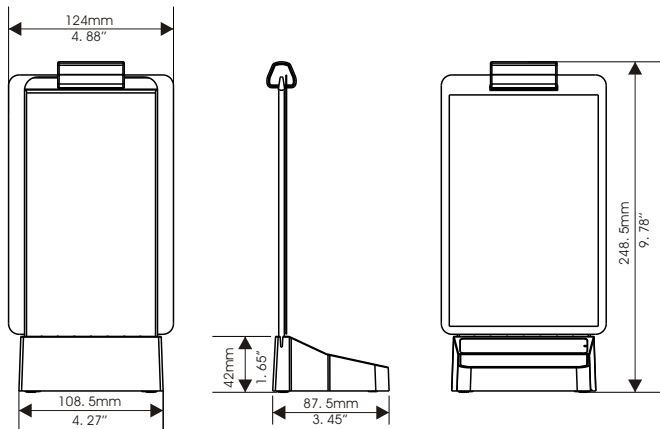

SO1X Series

Self-order Terminal

A One-shop Commercial Device Provider

Model Explication

SO1X

- W4: 433 wireless
- Self Order Terminal

【Dimension】

【Advanced functions and characteristics】

【Specification】

Battery	3 × 1.5V
Standby current	250 μA
Work temperature	0°C-40°C
Work humidity	5%-93%
Main board	8051 main board
Display	2-line LCD
Weight	230g (Including display)
Wireless distance	100m