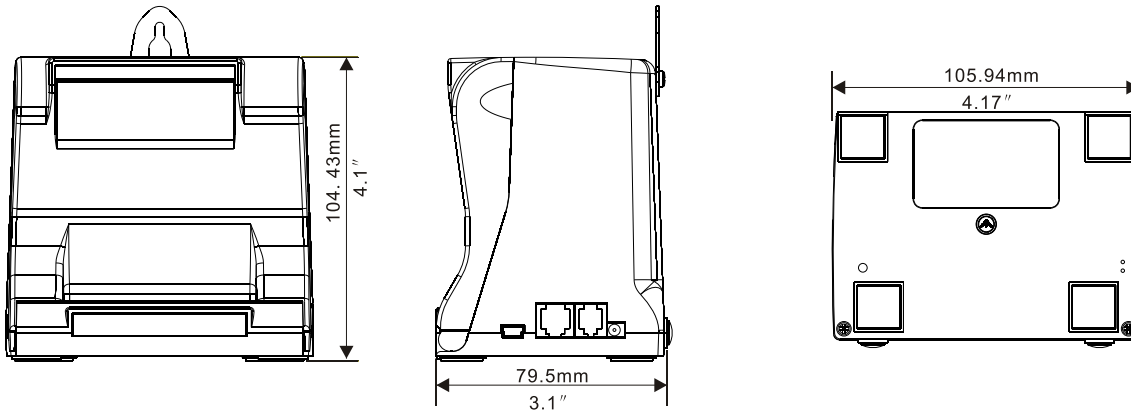

# Specifications

|                          |   |
|--------------------------|---|
| Printing mode            | thermal printing                        |
| Resolution               | 203 dip                                 |
| Printing speed           | 50mm/s                                  |
| Printer head life        | 60km                                    |
| Paper width              | 57mm                                    |
| Effective printing width | 48mm                                    |
| Print font               | 12*12 letters; 24*24 Chinese characters |
| wireless                 | 433M, Distance: Max. 100meters          |
|                          | 2.4G, Distance: Max. 30 meters          |
| Power                    | DC7V/2A                                 |
| Interface                | RS232/USB/Ethernet/Cash-drawer port     |
| Work temperature         | 0°C ~ 40°C                              |
| Work humidity            | 5% ~ 93%                                |
| Weight                   | 260g                                    |
| Size                     | 105.9*79.5*104.4mm                      |

# Dimensions